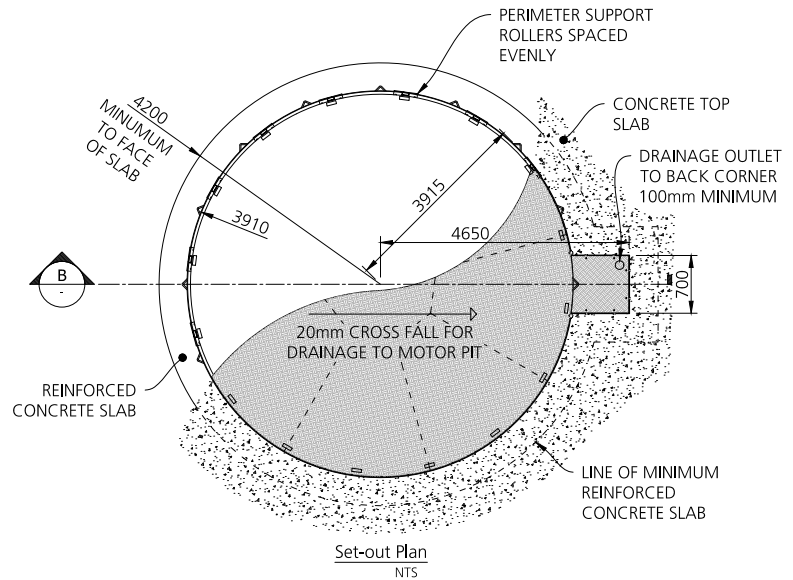

Product Summary

VT-62

Turntable Diameter: 7.8m

Turntable Capacity: 20.0 ton

Frame Finish: Hot dipped galvanised

Deck Finish: Galvanised chequerplate

Turntable Controls: Motorised as standard, forward/reverse with manual push button and remote control.

Brief Description: This rotating truck turntable is the perfect parking solution for any standard medium sized truck. In fact, difficult parking in limited spaces is now as easy as the press of a button. This motorised turntable will quietly rotate your truck up to 360° and remote controls are available for all models. Your parking problems will be solved and a galvanised finish gives you a hardwearing framework that will stay rust-free.