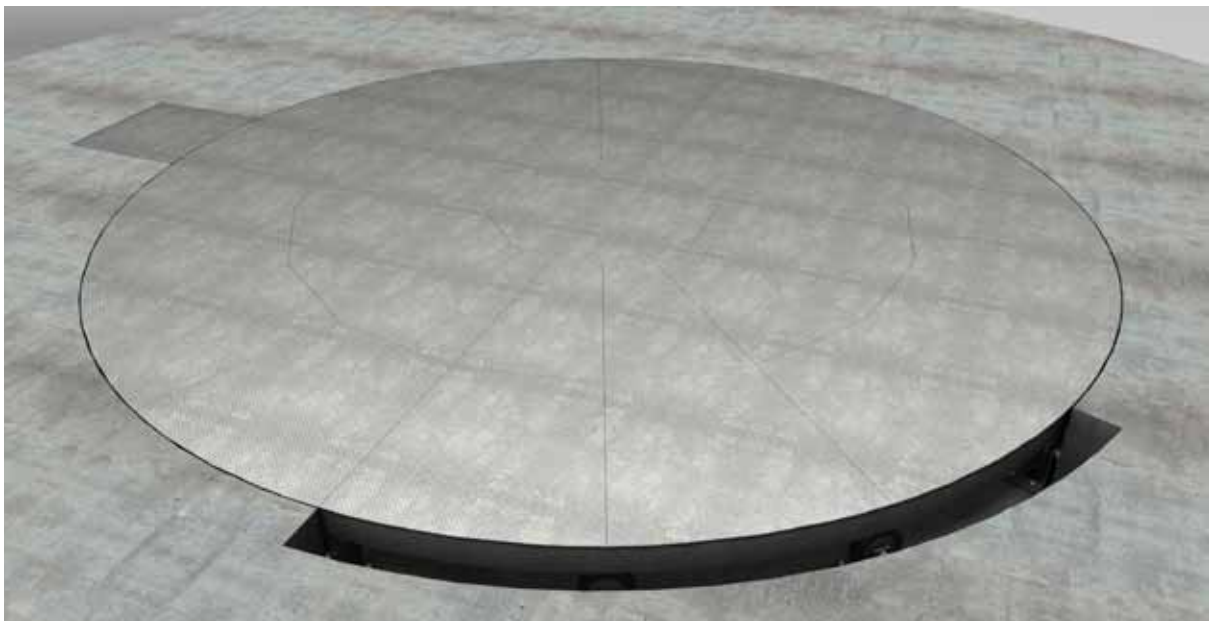

Product Summary

VT-62

Turntable Diameter: 7.8m

Turntable Capacity: 20.0 ton

Frame Finish: Hot dipped galvanised

Deck Finish: Galvanised chequerplate

Turntable Controls: Motorised as standard, forward/reverse with manual push button and remote control.

Brief Description: This rotating truck turntable is the perfect parking solution for any standard medium sized truck. In fact, difficult parking in limited spaces is now as easy as the press of a button. This motorised turntable will quietly rotate your truck up to 360° and remote controls are available for all models. Your parking problems will be solved and a galvanised finish gives you a hardwearing framework that will stay rust-free.