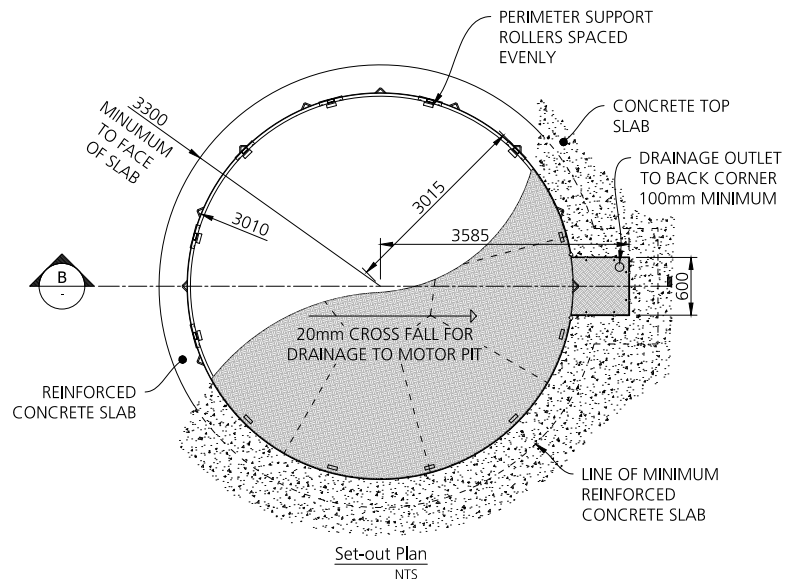

Product Summary

VT-56

Turntable Diameter: 6.0m

Turntable Capacity: 5.0 ton

Frame Finish: Hot dipped galvanised

Deck Finish: Galvanised chequerplate

Turntable Controls: Motorised as standard, forward/reverse with manual push button and remote control.

Brief Description: This rotating car turntable is the perfect parking solution if you have two medium (or executive) sized cars. In fact, difficult parking in limited spaces is now as easy as the press of a button. This motorised turntable will quietly rotate your car up to 360° and remote controls are available for all models. Your parking problems will be solved and a galvanised finish gives you a hardwearing framework that will stay rust-free.