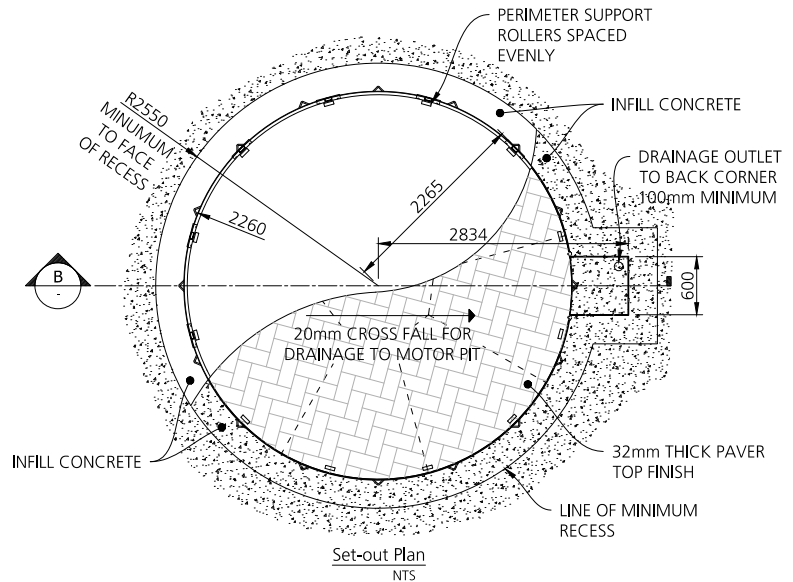

Product Summary

VT-23

Turntable Diameter: 4.5m

Turntable Capacity: 4.0 ton

Frame Finish: Hot dipped galvanised

Deck Finish: 32mm Provision for pavers

Turntable Controls: Motorised as standard, forward/reverse with manual push button and remote control.

Brief Description: This rotating car turntable is the perfect parking solution for any sedan or 4WD vehicle. In fact, difficult parking in limited spaces is now as easy as the press of a button. This motorised turntable will quietly rotate your cars up to 360° and remote controls are available for all models. A parking solution that is also beautiful to look at, the paver finish can be customised to blend into the surrounding environment or become a feature of your design.

© Copyright Spacepark Global Pty Ltd. Please note that by using this drawing in any format, you accept that Spacepark owns the copyright. You are licensed to use this drawing for any Spacepark turntable on which Spacepark are tendering, and you shall not knowingly allow others to copy this drawing. Obtain appropriate licences from Spacepark if you (or anyone employed or engaged by you) intend to use the intellectual property rights of Spacepark in performing your obligations under any contract. Spacepark reserves the right to amend specifications without notice for product improvement.

A U S T R A L I A | C A N A D A | E U R O P E | N E W Z E A L A N D | U N I T E D K I N G D O M | U S A

TOLL FREE: 1800 689 890 P: 1300 640 070 F: 1300 640 072 W: spacepark.com PO Box 6005, Baulkham Hills BC, NSW 2153, Australia
SPACEPARK GLOBAL PTY LTD. ABN. 38 089 309 181

SPA006_P5