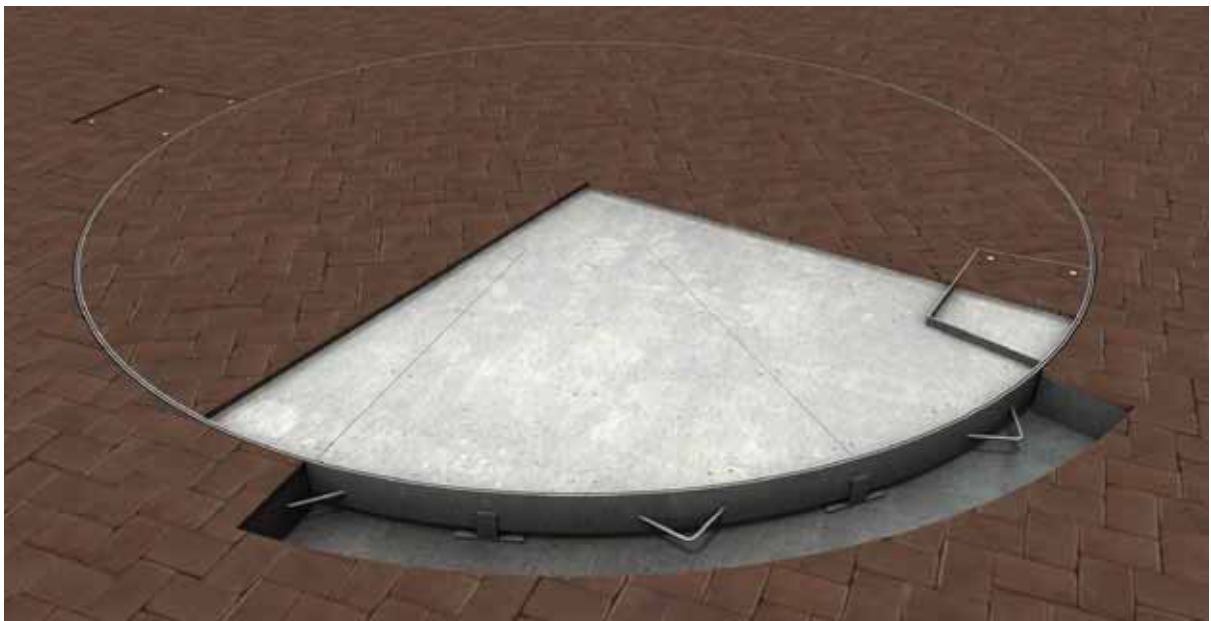

# VT-23

**Turntable Diameter:** 4.5m

**Turntable Capacity:** 4.0 ton

**Frame Finish:** Hot dipped galvanised

**Deck Finish:** 32mm Provision for pavers

**Turntable Controls:** Motorised as standard, forward/reverse with manual push button and remote control.

**Brief Description:** This rotating car turntable is the perfect parking solution for any sedan or 4WD vehicle. In fact, difficult parking in limited spaces is now as easy as the press of a button. This motorised turntable will quietly rotate your cars up to 360° and remote controls are available for all models. A parking solution that is also beautiful to look at, the paver finish can be customised to blend into the surrounding environment or become a feature of your design.