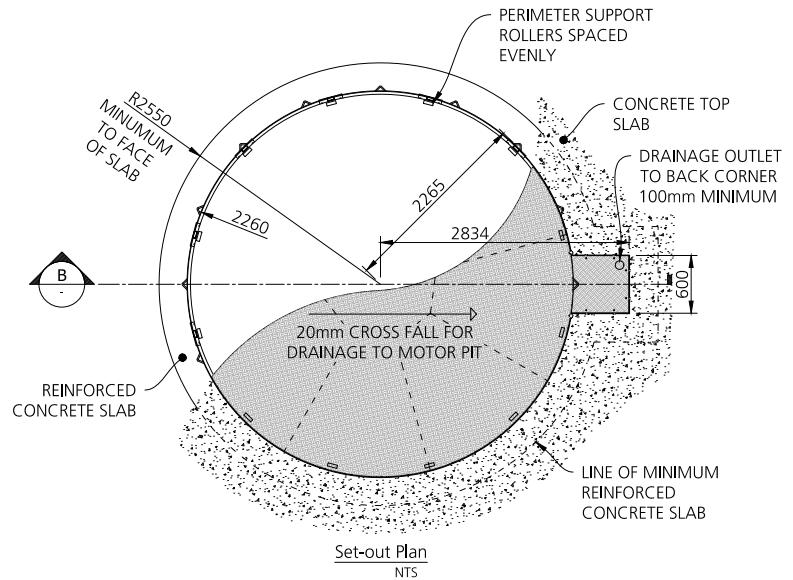

Product Summary

VT-17

Turntable Diameter: 4.5m

Turntable Capacity: 4.0 ton

Frame Finish: Hot dipped galvanised

Deck Finish: Galvanised chequerplate

Turntable Controls: Motorised as standard, forward/reverse with manual push button and remote control.

Brief Description: This rotating car turntable is the perfect parking solution for any sedan or 4WD vehicle. In fact, difficult parking in limited spaces is now as easy as the press of a button. This motorised turntable will quietly rotate your cars up to 360° and remote controls are available for all models. Your parking problems will be solved and a galvanised finish gives you a hardwearing framework that will stay rust-free.