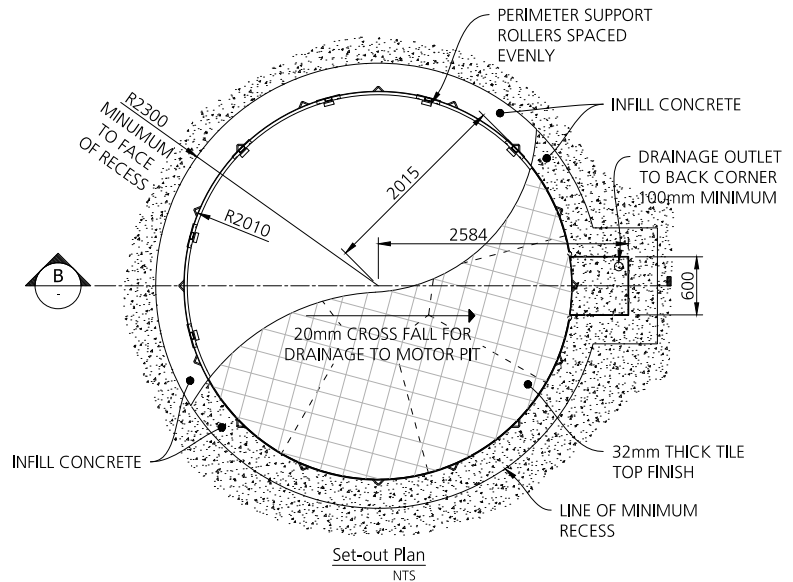

Product Summary

VT-7

Turntable Diameter: 4.0m

Turntable Capacity: 4.0 ton

Frame Finish: Hot dipped galvanised

Deck Finish: 32mm provision for tiles

Turntable Controls: Motorised as standard, forward/reverse with manual push button and remote control.

Brief Description: This rotating car turntable is the perfect parking solution for any sedan or 4WD vehicle. In fact, difficult parking in limited spaces is now as easy as the press of a button. This motorised turntable will quietly rotate your cars up to 360° and remote controls are available for all models. A parking solution that is also beautiful to look at, the tile finish can be customised to blend into the surrounding environment or become a feature of your design.