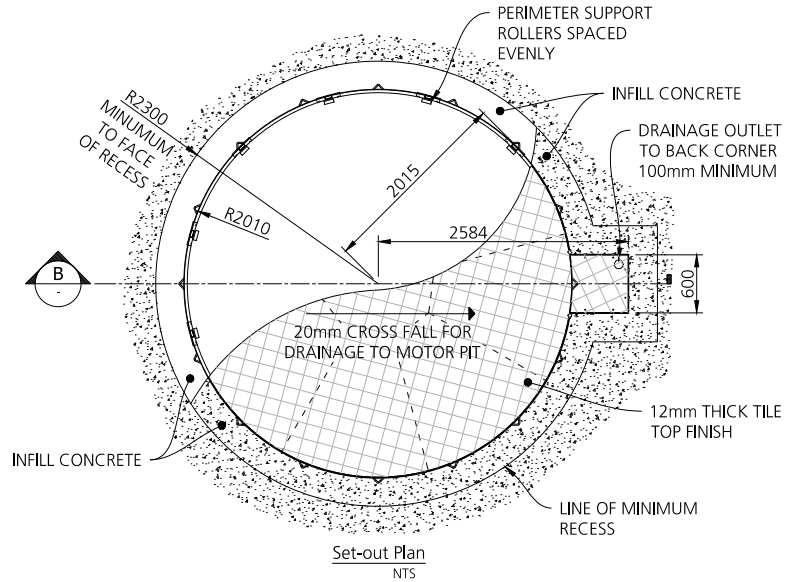

Product Summary

VT-6

Turntable Diameter: 4.0m

Turntable Capacity: 4.0 ton

Frame Finish: Hot dipped galvanised

Deck Finish: 12mm provision for tiles

Turntable Controls: Motorised as standard, forward/reverse with manual push button and remote control.

Brief Description: This rotating car turntable is the perfect parking solution for any sedan or 4WD vehicle. In fact, difficult parking in limited spaces is now as easy as the press of a button. This motorised turntable will quietly rotate your cars up to 360° and remote controls are available for all models. A parking solution that is also beautiful to look at, the tile finish can be customised to blend into the surrounding environment or become a feature of your design.